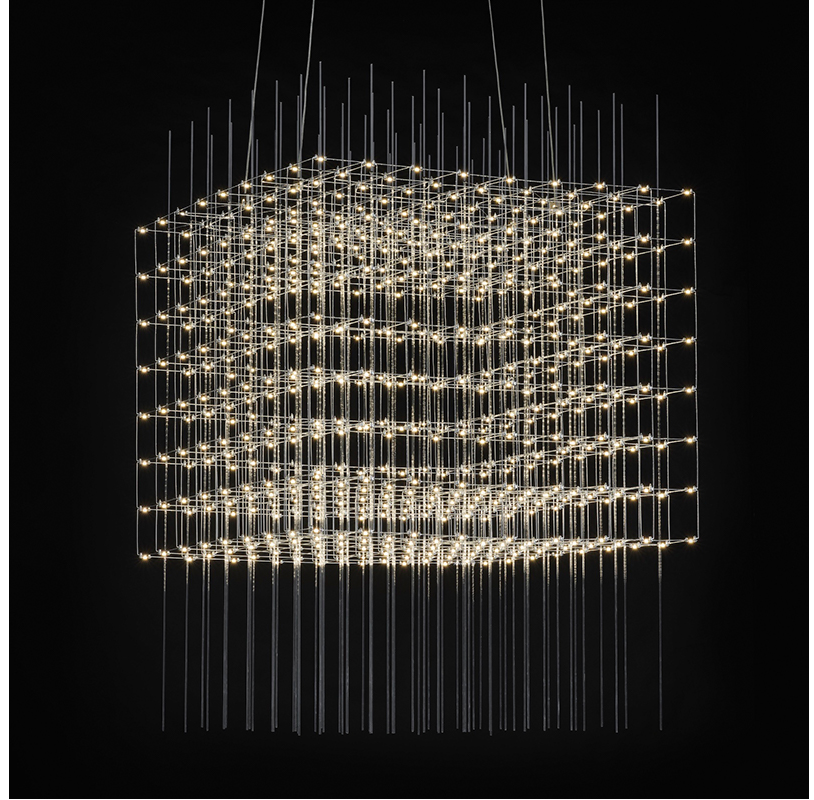

COSMOS SQUARE SUSPENSION

D101743-

base number LED Color Finish
 Dimming Temperature Options

- To build a product code in our configurator select the specify button on the base model # product page
- To build a manual product code on this datasheet choose from the options listed below in blue font and add the suffix to the base model #

GENERAL

Series: Cosmos Square
 Brand: Quasar
 Division: Design
 Mounting Type: Suspension
 Mounting Location: Ceiling
 Subcategory: Ambient

PHYSICAL

Shape: Square
 Length (mm): 1000
 Length (in): 39 ³/₈"
 Width (mm): 1000
 Width (in): 39 ³/₈"
 Height (mm): 850
 Height (in): 33 ⁷/₁₆"
 Max. Overall Height (mm): 2850
 Max. Overall Height (in): 112 ³/₁₆"
 Light Distribution: Omnidirectional
 Weight (kg): 24
 Weight (lbs): 52.91
[Fixture Finish: NIC / BRA / BBR](#)
 Fixture Material: Metal
 Cable Details: 2000mm Cable
 Upon Request: Custom Sizes Optional Dowlight upon request

COSMOS SQUARE SUSPENSION

D101743-

PROJECT

TYPE

SPECIFIER

QUANTITY

DATE

D

GENERAL

Series: Cosmos Square
 Brand: Quasar
 Division: Design
 Mounting Type: Suspension
 Mounting Location: Ceiling
 Subcategory: Ambient

PHYSICAL

Shape: Square
 Length (mm): 1000
 Length (in): 39 3/8
 Width (mm): 1000
 Width (in): 39 3/8
 Height (mm): 850
 Height (in): 33 7/16
 Max. Overall Height (mm): 2850
 Max. Overall Height (in): 112 3/16
 Light Distribution: Omnidirectional
 Weight (kg): 24
 Weight (lbs): 52.91
[Fixture Finish: NIC / BRA / BBR](#)
 Fixture Material: Metal
 Cable Details: 2000mm Cable
 Upon Request: Custom Sizes Optional Dowlight upon request