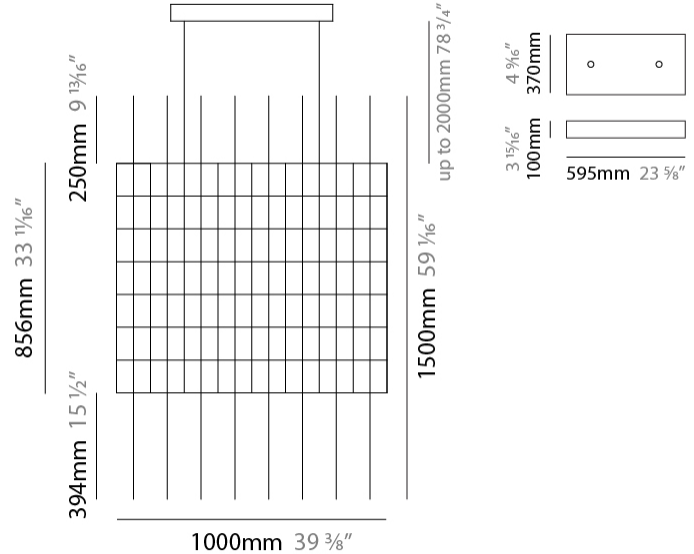

GENERAL

Series: Cosmos Square
 Brand: Quasar
 Division: Design
 Mounting Type: Suspension
 Mounting Location: Ceiling
 Subcategory: Ambient

PHYSICAL

Shape: Square
 Length (mm): 1000
 Length (in): 39 ³/₈"
 Width (mm): 1000
 Width (in): 39 ³/₈"
 Height (mm): 850
 Height (in): 33 ⁷/₁₆"
 Max. Overall Height (mm): 2850
 Max. Overall Height (in): 112 ³/₁₆"
 Light Distribution: Omnidirectional
 Weight (kg): 24
 Weight (lbs): 52.91
[Fixture Finish: NIC / BRA / BBR](#)
 Fixture Material: Metal
 Cable Details: 2000mm Cable
 Upon Request: Custom Sizes Optional Dowlight upon request

LED

Number of LEDs: 548
[Color Temperature \(°K\): 2400 / 2800](#)
 Max. Delivered Lumen (lm): 16440 (2800K)
 CRI: >90 CRI
 Lamp Life (hrs): 50000

OPTICAL

RATINGS AND CERTIFICATIONS

Certified By: Certified for North American Standards
 IP rating: IP20

GENERAL

Series: Cosmos Square
 Brand: Quasar
 Division: Design
 Mounting Type: Suspension
 Mounting Location: Ceiling
 Subcategory: Ambient

PHYSICAL

Shape: Square
 Length (mm): 1000
 Length (in): 39 3/8
 Width (mm): 1000
 Width (in): 39 3/8
 Height (mm): 850
 Height (in): 33 7/16
 Max. Overall Height (mm): 2850
 Max. Overall Height (in): 112 3/16
 Light Distribution: Omnidirectional
 Weight (kg): 24
 Weight (lbs): 52.91
[Fixture Finish: NIC / BRA / BBR](#)
 Fixture Material: Metal
 Cable Details: 2000mm Cable
 Upon Request: Custom Sizes Optional Dowlight upon request