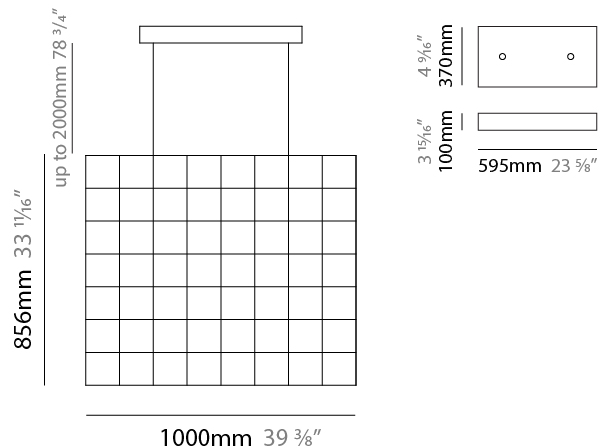

COSMOS SQUARE SUSPENSION

D101944-

base number   LED Dimming   Color Temperature   Finish Options

1. To build a product code in our configurator select the specify button on the base model # product page
2. To build a manual product code on this datasheet choose from the options listed below in blue font and add the suffix to the base model #

GENERAL

Series: Cosmos Square
Brand: Quasar
Division: Design
Mounting Type: Suspension
Mounting Location: Ceiling
Subcategory: Ambient

PHYSICAL

Shape: Square
Length (mm): 1000
Length (in): 39 3/8
Width (mm): 1000
Width (in): 39 3/8
Height (mm): 850
Height (in): 33 7/16
Max. Overall Height (mm): 2850
Max. Overall Height (in): 112 3/16
Light Distribution: Omnidirectional
Weight (kg): 24
Weight (lbs): 52.91
[Fixture Finish: NIC / BRA / BBR](#)
Fixture Material: Metal
Cable Details: 2000mm Cable
Upon Request: Custom Sizes Optional Dowlight upon request

ELECTRICAL

Lamp Type: LED
Input Wattage (W): 328.8
[Dimming: 0-10V Dimming / Phase Dimming (120Vac Only)](#)
Driver Included: Yes
Driver Location: Integrated
Driver Type: Constant Voltage - Universal
Driver Class: Class 2
Input Voltage (V): 120 - 277
Output Voltage (V): 12

LED

Number of LEDs: 548
[Color Temperature (°K): 2400 / 2800](#)
Max. Delivered Lumen (lm): 16440 (2800K)
CRI: >90 CRI
Lamp Life (hrs): 50000

OPTICAL

RATINGS AND CERTIFICATIONS

Certified By: Certified for North American Standards
IP rating: IP20