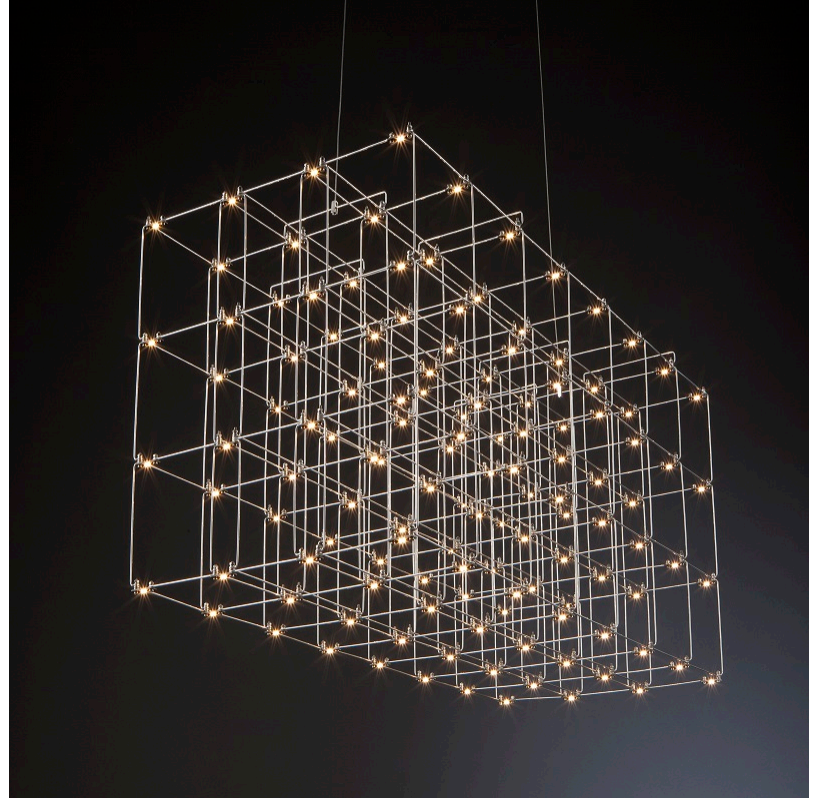

COSMOS SQUARE SUSPENSION

D101944-

base number   LED Dimming   Color Temperature   Finish Options

1. To build a product code in our configurator select the specify button on the base model # product page
2. To build a manual product code on this datasheet choose from the options listed below in blue font and add the suffix to the base model #

GENERAL

Series: Cosmos Square
Brand: Quasar
Division: Design
Mounting Type: Suspension
Mounting Location: Ceiling
Subcategory: Ambient

PHYSICAL

Shape: Square
Length (mm): 1000
Length (in): 39 3/8
Width (mm): 1000
Width (in): 39 3/8
Height (mm): 850
Height (in): 33 7/16
Max. Overall Height (mm): 2850
Max. Overall Height (in): 112 3/16
Light Distribution: Omnidirectional
Weight (kg): 24
Weight (lbs): 52.91
[Fixture Finish: NIC / BRA / BBR](#)
Fixture Material: Metal
Cable Details: 2000mm Cable
Upon Request: Custom Sizes Optional Dowlight upon request

ELECTRICAL

Lamp Type: LED
Input Wattage (W): 328.8
[Dimming: 0-10V Dimming / Phase Dimming (120Vac Only)](#)
Driver Included: Yes
Driver Location: Integrated
Driver Type: Constant Voltage - Universal
Driver Class: Class 2
Input Voltage (V): 120 - 277
Output Voltage (V): 12

LED

Number of LEDs: 548
[Color Temperature (°K): 2400 / 2800](#)
Max. Delivered Lumen (lm): 16440 (2800K)
CRI: >90 CRI
Lamp Life (hrs): 50000

OPTICAL

RATINGS AND CERTIFICATIONS

Certified By: Certified for North American Standards
IP rating: IP20